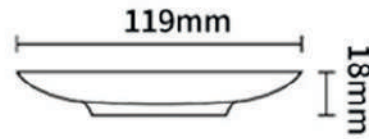

# TAZA DE CERÁMICA CON LOGOTIPO PERSONALIZADO

CAPACITY: 74CC

CAPACITY: 181CC

The logo for VIATEX, featuring a stylized teal and white 'V' icon followed by the word 'VIATEX' in a bold, white, sans-serif font.