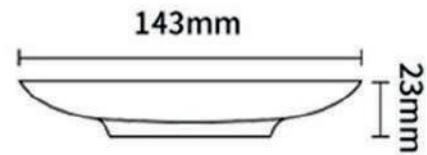

# TAZA DE CERÁMICA CON LOGOTIPO PERSONALIZADO

CAPACITY: 74CC

CAPACITY: 181CC

The logo for VIATEX, featuring a stylized teal and white 'V' icon followed by the word 'VIATEX' in a bold, white, sans-serif font.