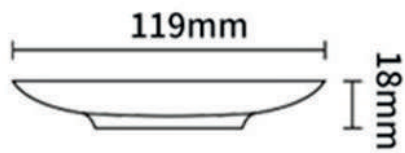

# TAZA DE CERÁMICA CON LOGOTIPO PERSONALIZADO

CAPACITY: 74CC

CAPACITY: 181CC

The logo for VIATEX, featuring a stylized teal and white 'V' icon followed by the word 'VIATEX' in a bold, white, sans-serif font.