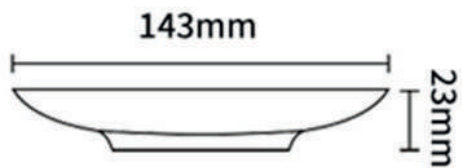

# TAZA DE CERÁMICA CON LOGOTIPO PERSONALIZADO

CAPACITY: 74CC

CAPACITY: 181CC

The logo for VIATEX, featuring a stylized teal and white 'V' icon followed by the word 'VIATEX' in a bold, white, sans-serif font.